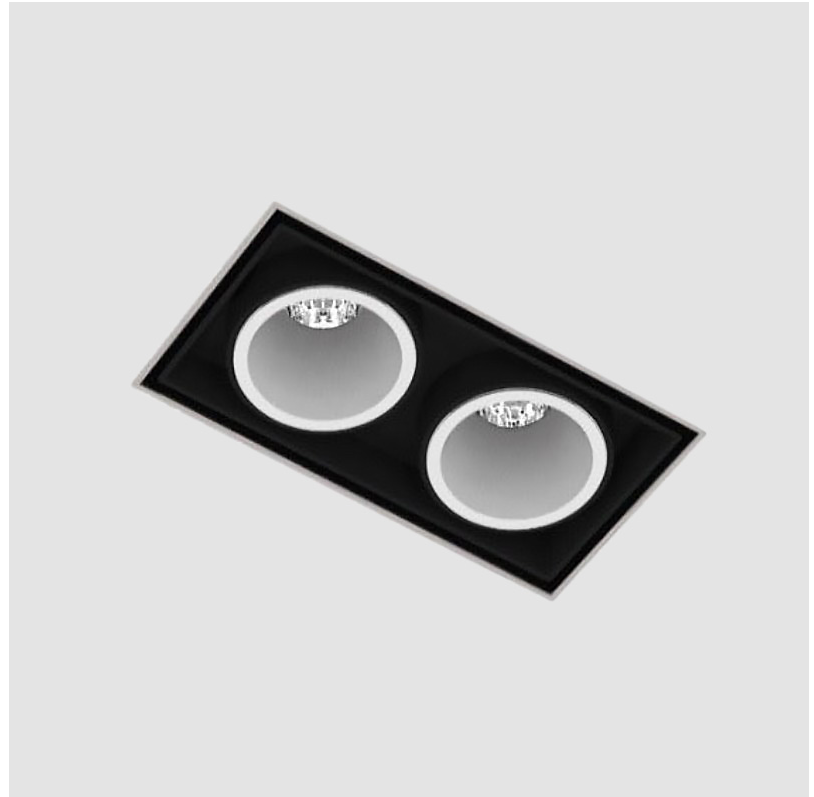

MAGIQ 2 CELL KORONA TRIMLESS

A35569-

base number Color Finishes Finish Reflector
 Temperature (Diamond) Options Options

- To build a product code in our configurator select the specify button on the base model # product page
- To build a manual product code on this datasheet choose from the options listed below in blue font and add the suffix to the base model #

GENERAL

Series: Magiq
 Subseries: Magiq 2 Cell Korona
 Brand: Prolicht
 Division: Architectural
 Mounting Type: Trimless
 Mounting Location: Ceiling
 Subcategory: Downlight

PHYSICAL

Shape: Rectangle
 Length (mm): 70
 Length (in): 2 ¾
 Width (mm): 35
 Width (in): 1 ⅜
 Height (mm): 65
 Height (in): 2 ⅞
 Ceiling Thickness (mm): 12.5
 Ceiling Thickness (in): 1/2
 Min. Recessing Depth (mm): 100
 Min. Recessing Depth (in): 3 ⅝
 Light Distribution: Direct
 Weight (kg): 0.246
 Weight (lbs): 0.54

MAGIQ 2 CELL KORONA TRIMLESS

A35569-

PROJECT	_____
TYPE	_____
SPECIFIER	_____
QUANTITY	_____
DATE	_____

PROJECT
TYPE
SPECIFIER
QUANTITY
DATE

MAGIQ 4 CELL SURFACE

A3D184-

base number	Color	Finishes	Finish	Reflector
	Temperature	(Diamond)	Options	Options